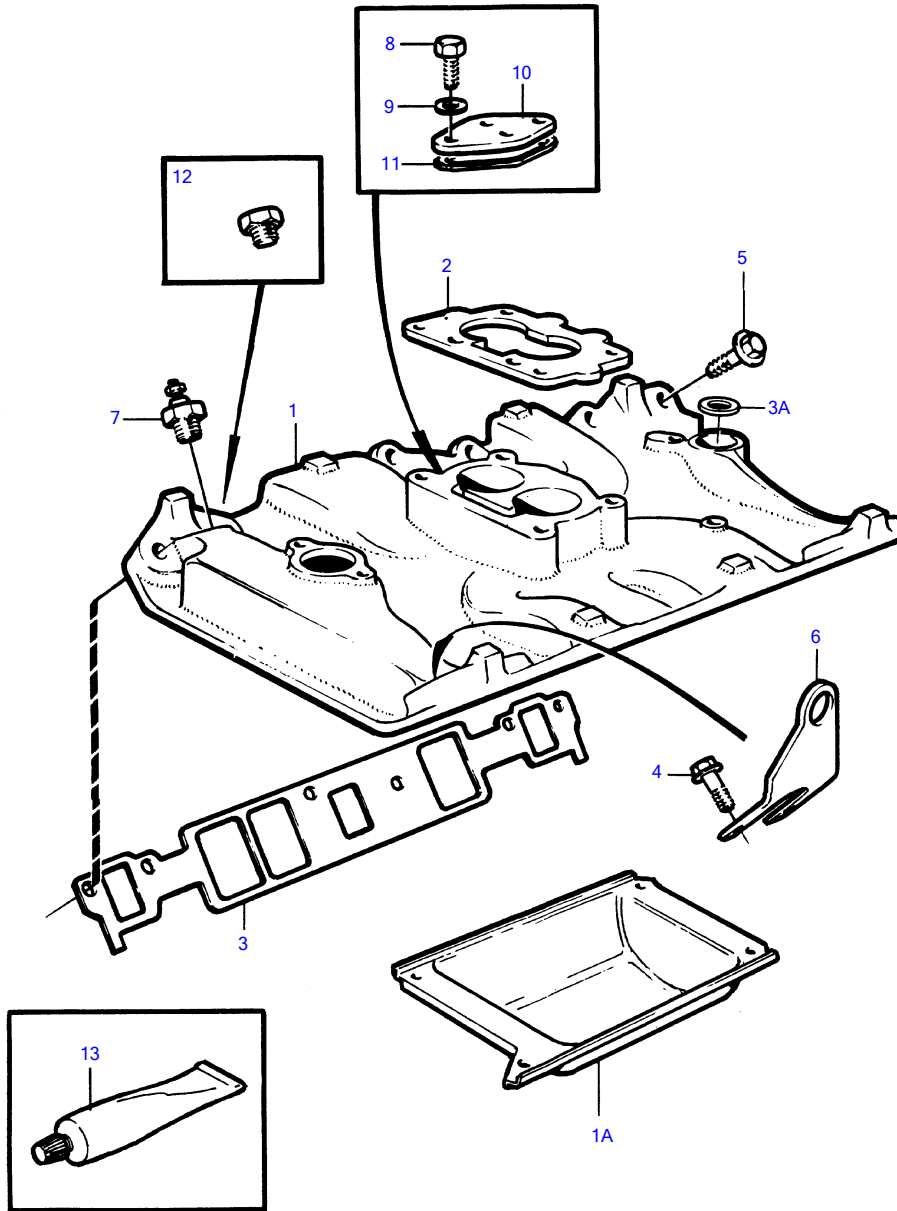

431A

11486

431A

| REF | PART NO. | QTY | DESCRIPTION        | NOTES   |
|-----|----------|-----|--------------------|---|
| 1   | (856392) | 1   | Inlet pipe         | Included in basic engine., See group 10A, Obsolete part |
| 1A  | (841752) | 1   | • Protecting plate | Obsolete part   |
| 2   | 856033   | 1   | Gasket             | See group 2C  |
| 3   | 857177   | 1   | Gasket             |   |
| 3A  |          | 1   | • gasket           |   |
| 4   | 855597   | 4   | Screw              |   |
| 5   | 855824   | 8   | Screw              |   |
| 6   |          | 2   | lift eye           |   |
| 7   |          | 1   | temperature sender | See group 3   |
| 13  | 841261   | X   | Sealant            | See group 9   |